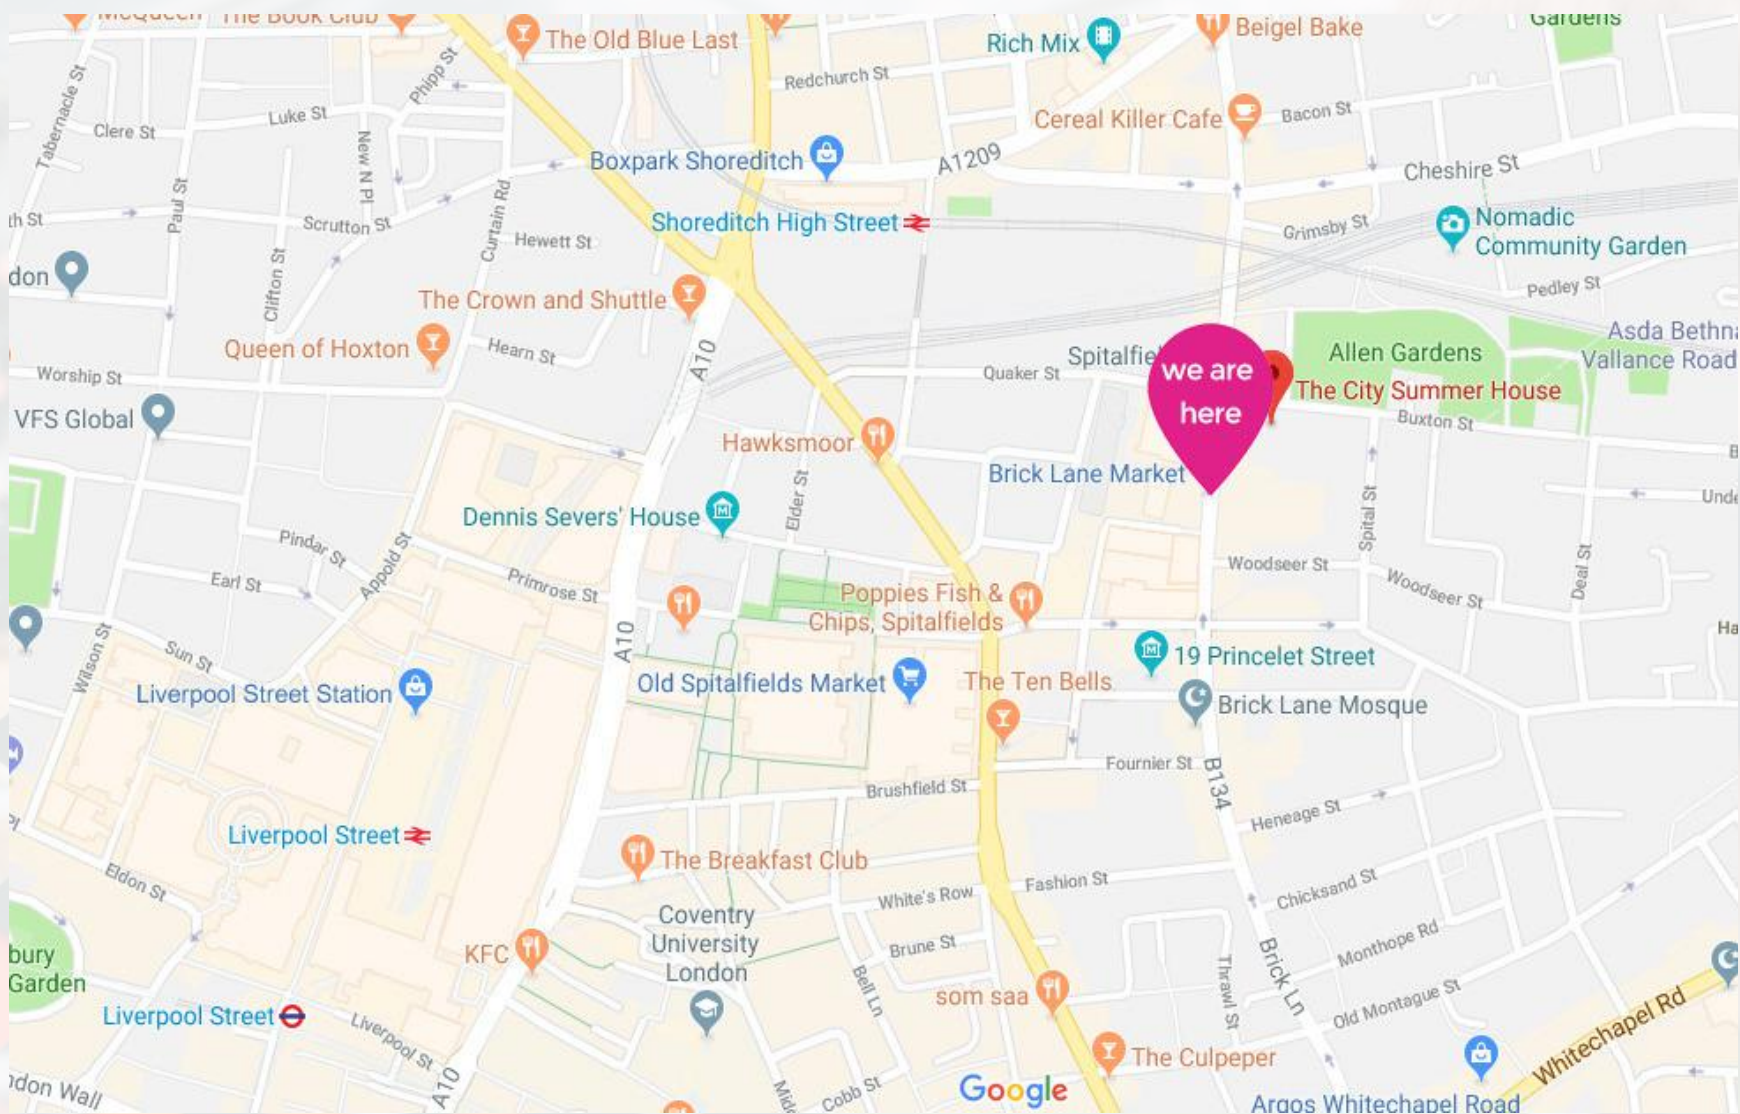

The City Summer House is located on Brick Lane, just a short walk from Liverpool Street Station and Spitalfields.

Venue address:

The City Summer House
Brick Lane
(Entrance opposite All Star Lanes)
London
E1 6QL